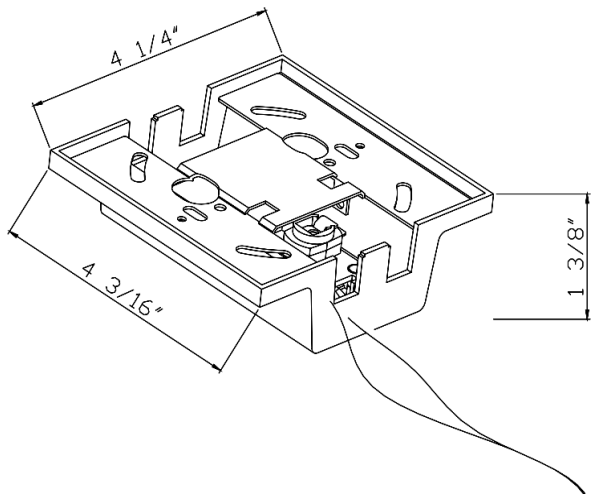

TKAFCF-BK

Floating Canopy Feed

Elitco Lighting

Project

Location

PRODUCT DESCRIPTION

Floating Canopy Feed: Mounts to a 4" or 3" octagon outlet box. Canopy can be placed anywhere along the track run to supply power.

DIAMETER: 4 1/4" x 4 3/16" x 1 3/8"

FINISHES: Matte Black